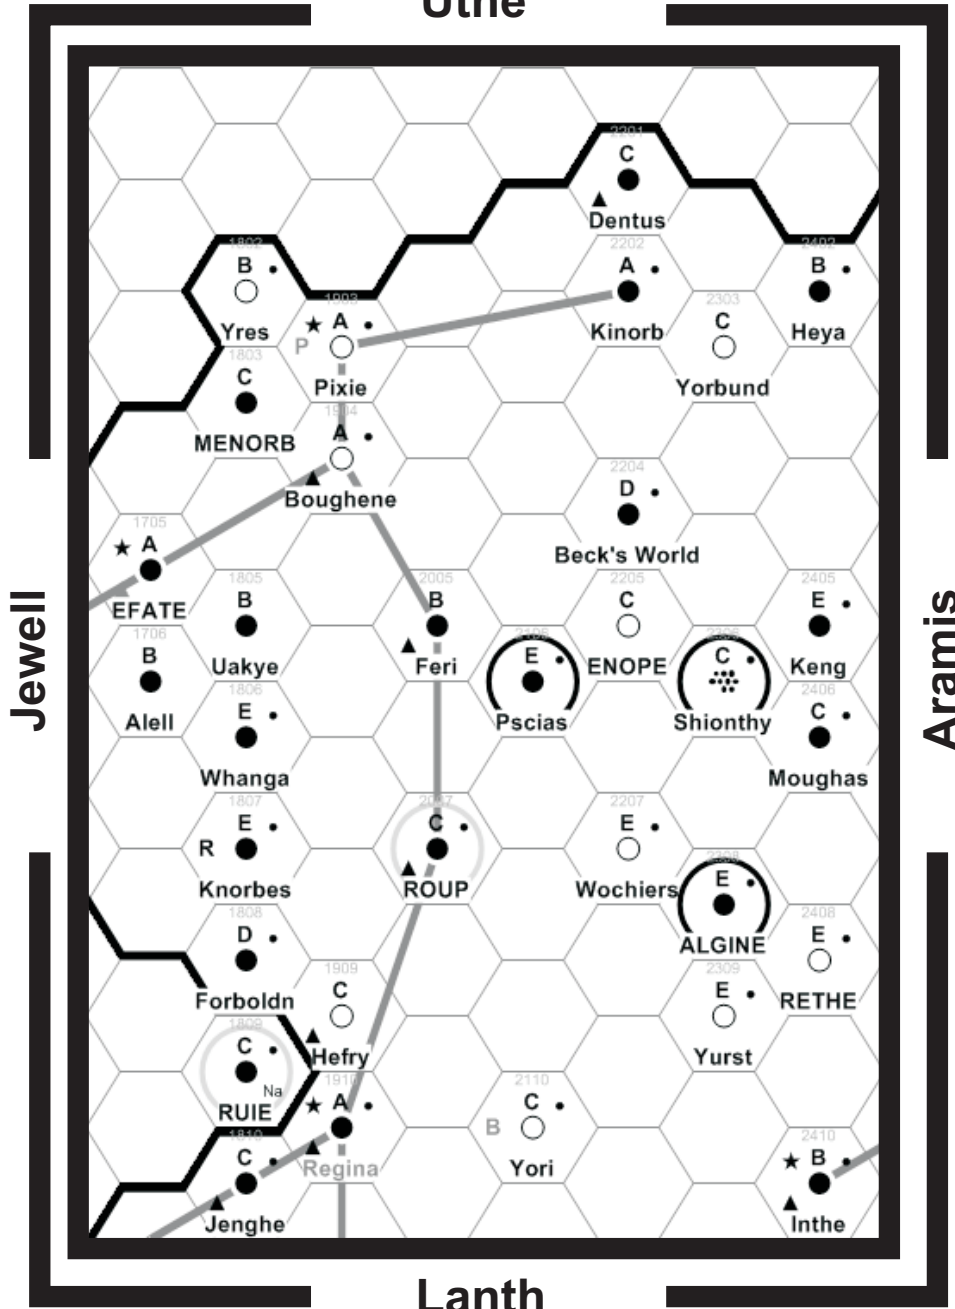

# Regina Subsector

## The Spinward Marches

#### Uthe

The Regina subsector is a diverse, developing subsector on the very fringes of the Imperium. The Imperial frontier runs along its coreward edge and portions of its spinward edge. Its major xboat routes connect it with Jewell subsector to spinward and with Lanth subsector to rimward, providing major trade channels which roughly parallel the Spinward Main, a well-used natural jump-I trade route. The hub of new development in the Spinward Marches Sector is the Regina subsector. Located at the very edge of the Imperium, it serves as a contact point with the Vargr to coreward and the Zhodani to spinward; the result is considerable trade activity through the Starports of the region.