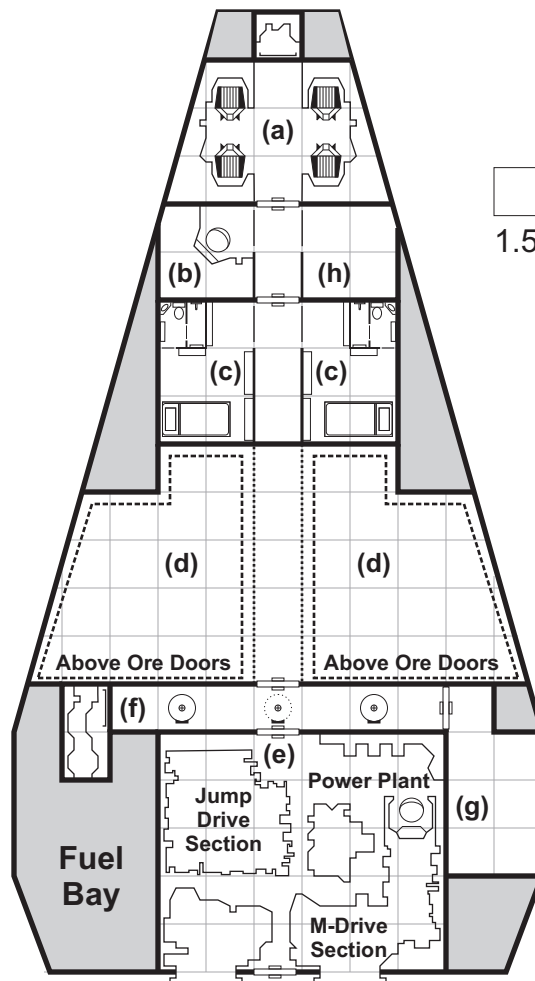

TYPE-J Seeker

SEEKER

100 Tons 1,400 cubic meters

Dimensions:

31.5 m x 10 m high x 15 m wide

Crew:

Captain/pilot, Navigator,
Engineer, Gunner

Fuel: 48 tons (2 parsec jump)

0 passengers

0 low berths

Small Craft:

Mining Drones

KEY

- a- Bridge
- b- Computer Model 1/bis
- c- Dual Stateroom
- d- Ore Storage
- e-Engineering
- f-Fuel Processor
- g-Mining Drone Storage
- h-Ship's Locker
- i-Mining Drone Launch
- j-cargo

 Manual Overhead Hatch

 Manual Hatch Floor

 Manual Hatch

 Interior Wall

 Bulkhead Wall

 Maintenance Hatch

Main Deck

 1.5m Square